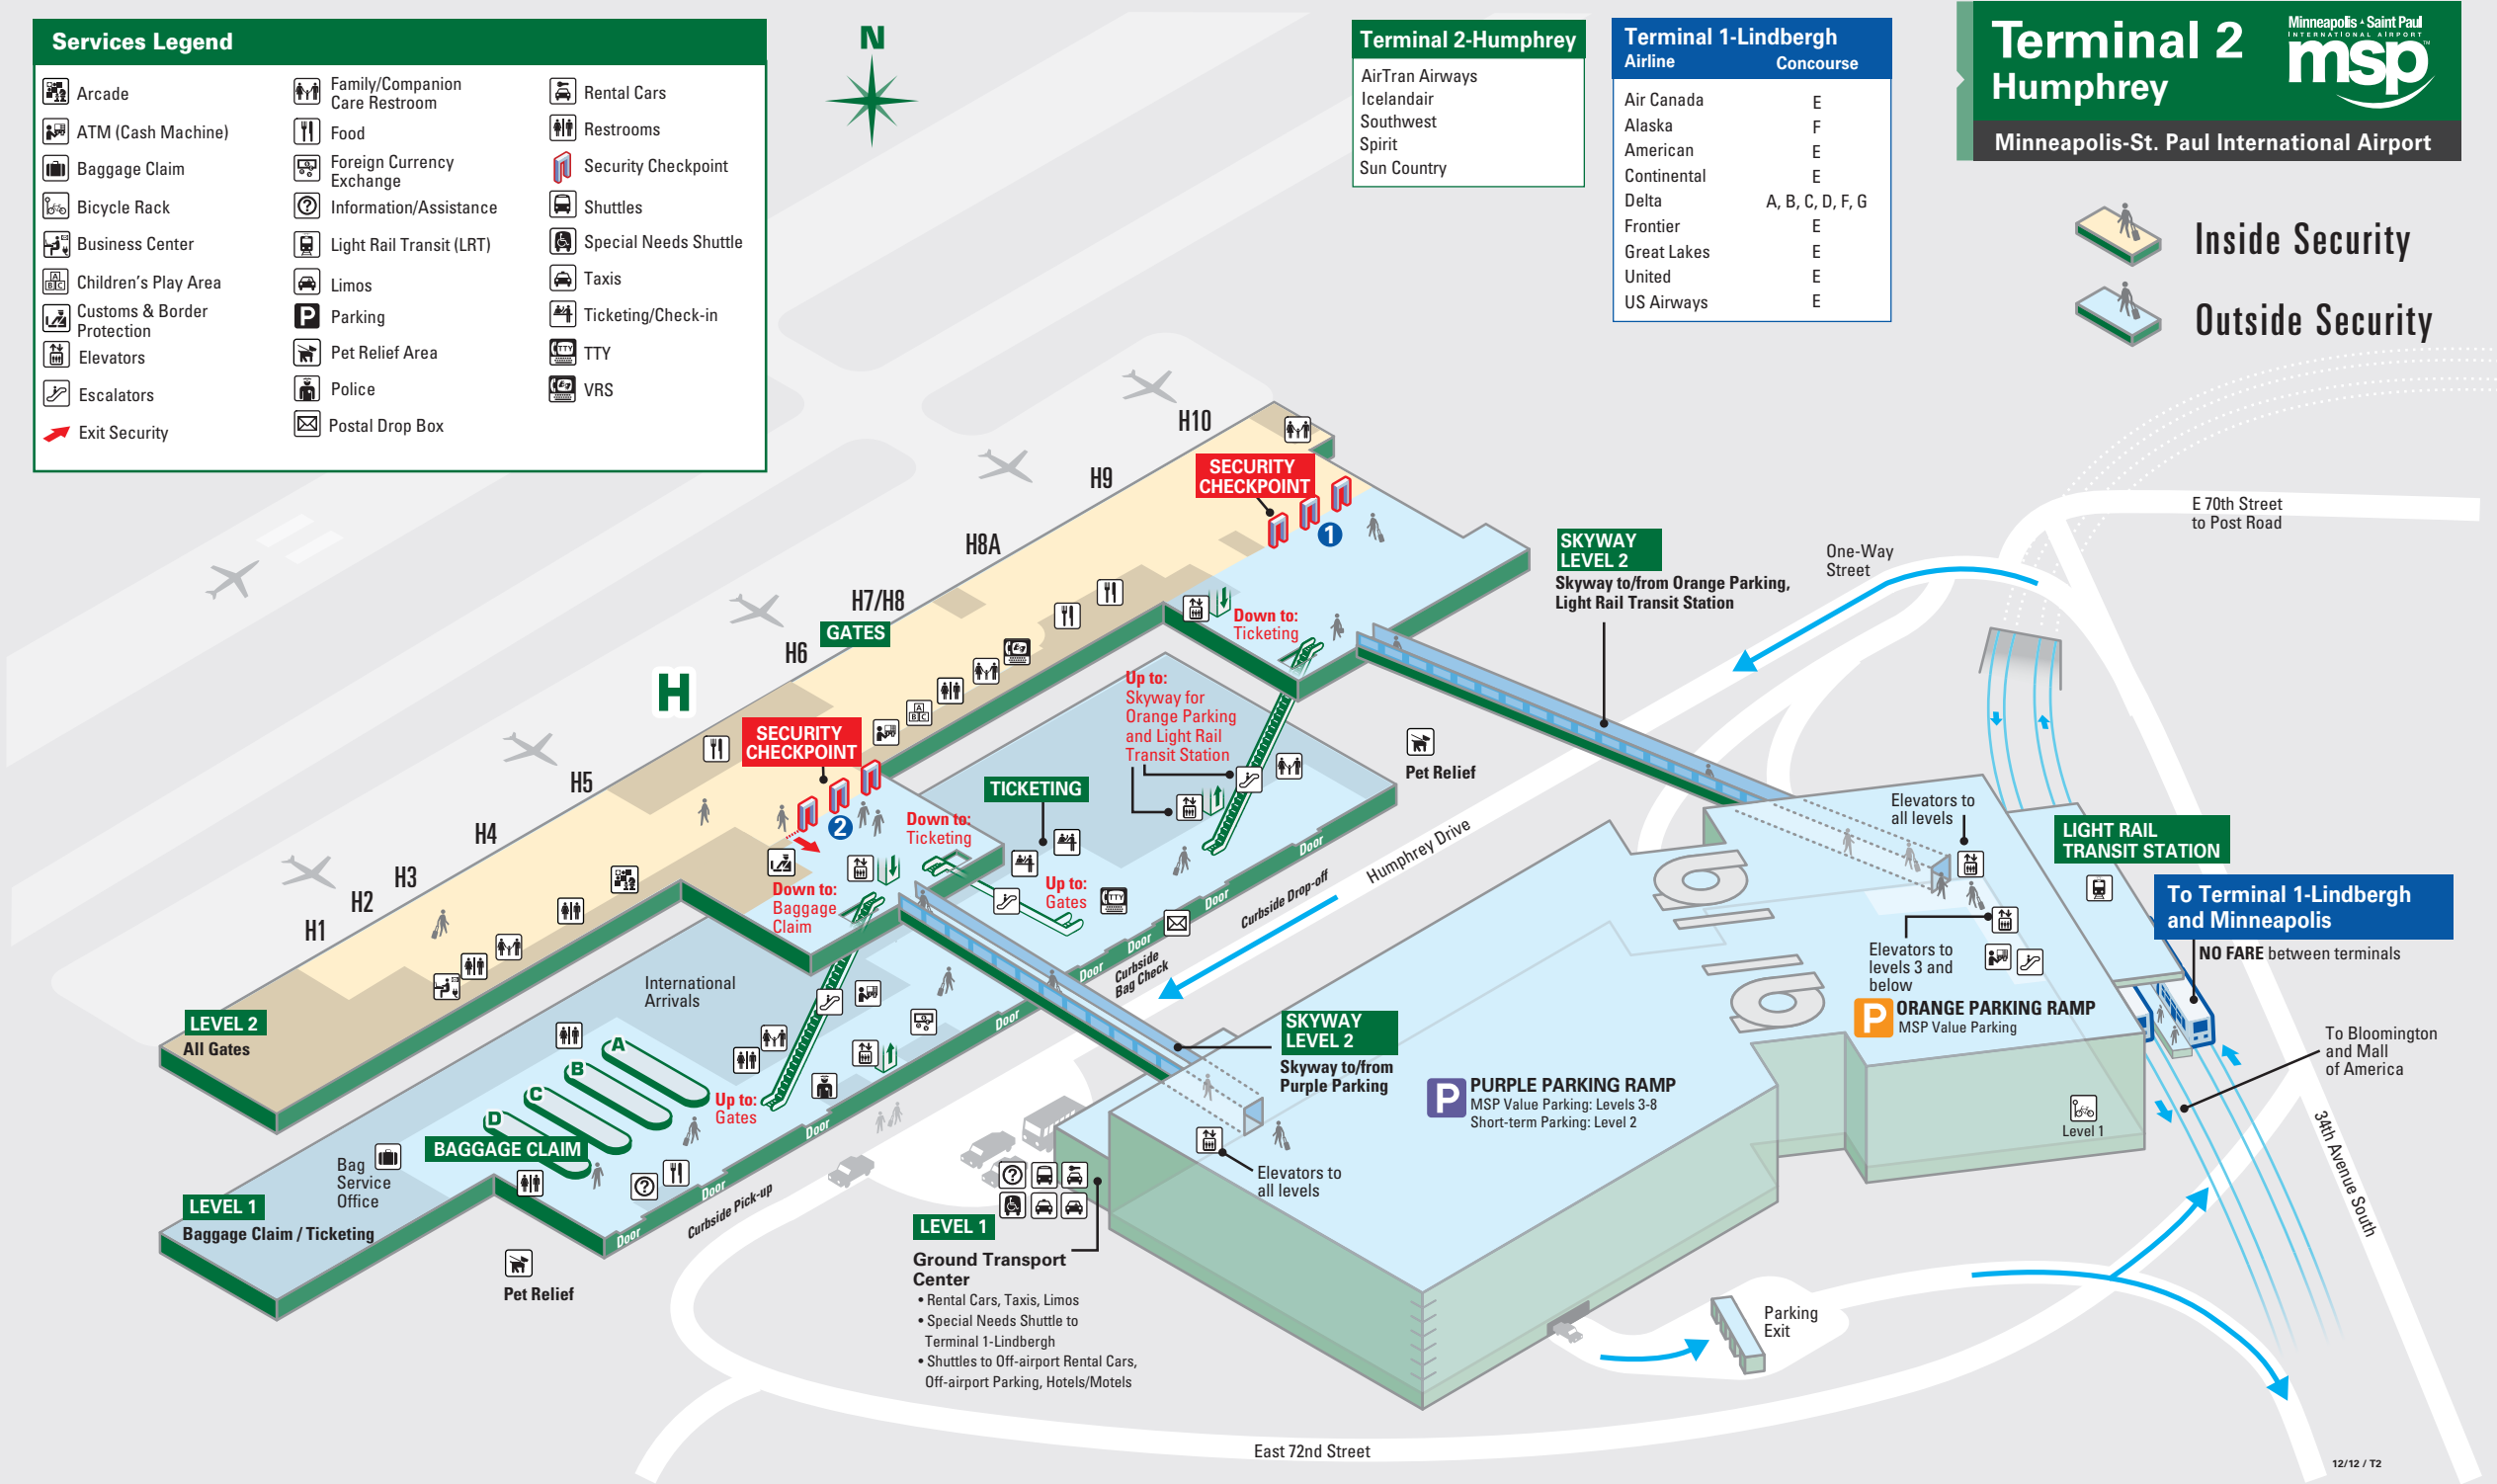

### Services Legend

Arcade	Family/Companion Care Restroom	Rental Cars
ATM (Cash Machine)	Food	Restrooms
Baggage Claim	Foreign Currency Exchange	Security Checkpoint
Bicycle Rack	Information/Assistance	Shuttles
Business Center	Light Rail Transit (LRT)	Special Needs Shuttle
Children's Play Area	Limos	Taxis
Customs & Border Protection	Parking	Ticketing/Check-in
Elevators	Pet Relief Area	TTY
Escalators	Police	VRS
Exit Security	Postal Drop Box	

### Terminal 1-Lindbergh

Airline	Concourse
Air Canada	E
Alaska	F
American	E
Continental	E
Delta	A, B, C, D, F, G
Frontier	E
Great Lakes	E
United	E
US Airways	E

# Terminal 2 Humphrey

Minneapolis - Saint Paul International Airport **mSP**

Minneapolis-St. Paul International Airport

**Inside Security**

**Outside Security**

### To Terminal 1-Lindbergh and Minneapolis

NO FARE between terminals